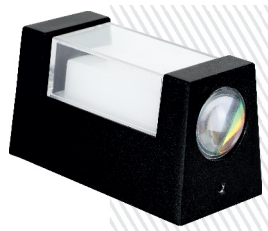

PRODUCT CODE	WATTAGE	DESCRIPTION	DIMENSION (MM)	STANDARD PACKING	COLOR	PRICE
GO-UDL-6	6W	One Way	80x80x64	10	CW/WW	700.00
GO-UDL-12	6W+6W	Two Way	144x82x64	5	CW/WW	1200.00
GO-UDLP-7	7W	Two Way Prism	105x55	5	CW/WW	1200.00

CURVE UP/DOWN LIGHT SERIES

WALL SPOTLIGHT • WATERPROOF • OUTDOOR APPLICATION • WALL MOUNT
ALUMINIUM CASTING • HALOGEN EFFECT • DECORATIVE LIGHT • INTERNAL DRIVER