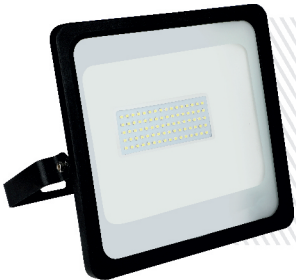

PRODUCT CODE	WATTAGE	DESCRIPTION	DIMENSION OUTER (MM)	STANDARD PACKING	COLOR	PRICE
GO-BHFL-50	50W		180X180	8	CW/WW	1800.00
GO-BHFLC-50	50W		180X180	8	R/G/B/P	2050.00
GO-BHFLC-50 WR	50W	With Remote	180X180	4	R/G/B/P	3000.00
GO-BHFL-75	75W		220X220	4	CW/WW	2500.00

STREET LIGHT

GLYT SERIES

WIDE SPREAD LIGHTING • INTERNAL DRIVER • ALUMINIUM CASTING
WATERPROOF • SLIM DESIGN • POLE MOUNT • LENS STREET LIGHT