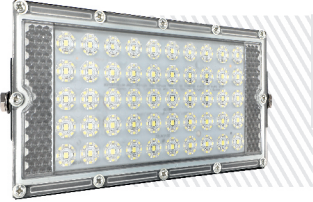

ARJUN SERIES

ADJUSTABLE BRACKET • INTERNAL DRIVER • ALUMINIUM CASTING
FOCUS FLOODLIGHT • WATERPROOF • HALOGEN EFFECT • FOCUSED BEAM ANGLE

PRODUCT CODE	WATTAGE	DIMENSION (MM)	STANDARD PACKING	COLOR	PRICE
GO-ARFL-50	50W	200x100	8	CW/WW	1700.00
GO-ARFL-100	100W	2(200x100)	4	CW/WW	3500.00

HERO SERIES

ADJUSTABLE BRACKET • INTERNAL DRIVER • ALUMINIUM CASTING
FOCUS FLOODLIGHT • WATERPROOF • HALOGEN EFFECT • FOCUSED BEAM ANGLE